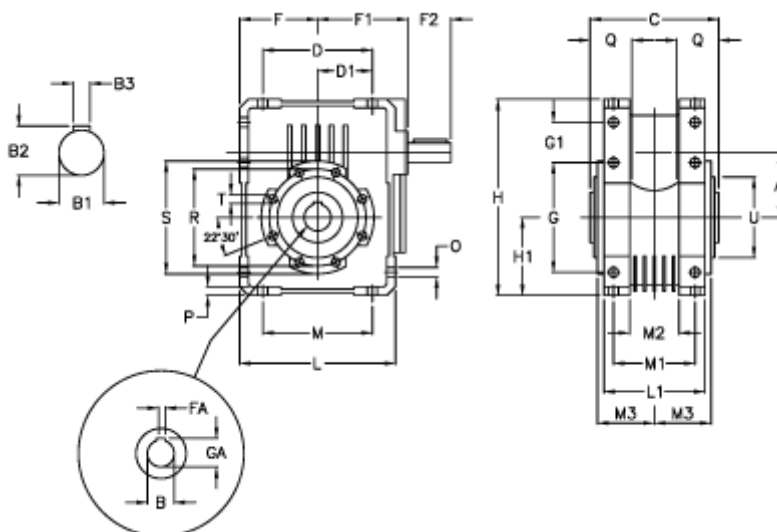

Article number: 3922063064700

Description: Worm gear with solid input shaft
W 63U-64-HS unassembled

Measures

A = 62.17	Description = W 63U-xx-HS	H = 182.5	O = 9.0
B = 25	F = 72.5	H1 = 72.5	P = 8
B1 = 18	F1 = 110.5	L = 145	Q = 35
B2 = 20.5	F2 = 40	L1 = 94	R = 90
B3 = 6	FA = 8	M = 102	S = 105
C = 120	G = 102	M1 = 76	T = M8x14
D = 102.0	G1 = 37.5	M2 = 46	U = 75
D1 = 51.0	GA = 28.3	M3 = 53.0	